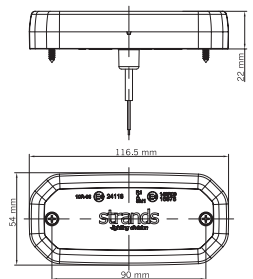

strands®

-lighting division

Part No. 850451
WHITE FRONT POSITION LIGHT

Part No. 850452
AMBER SIDE MARKER

Part No. 850453
RED REAR POSITION

FOR9T SCALE LED

PART NO.	850451	850452	850453
VOLTAGE	10-40V DC	10-40V DC	10-40V DC
CONSUMPTION	3,5 W	3,5 W	3,5 W
FUNCTION	Front position	Side marker	Rear position
COLOR TEMPERATURE	6000K	1650K	-
IP-CLASS	IP67	IP67	IP67
COLOR LENS	Smoked	Smoked	Smoked
COLOR LED	White	Amber	Red
CONNECTION	Cable	Cable	Cable
CABLE LENGTH	5000 mm	5000 mm	5000 mm
MATERIAL HOUSING	Polycarbonate	Polycarbonate	Polycarbonate
MATERIAL LENS	Polycarbonate	Polycarbonate	Polycarbonate
LENGTH	116,5 mm	116,5 mm	116,5 mm
DEPTH	54 mm	54 mm	54 mm
HEIGHT	22 mm	22 mm	22 mm
CC	90 mm	90 mm	90 mm
OPERATING TEMPERATURE	-30°C · +65°C	-30°C · +65°C	-30°C · +65°C
ADR-APPROVED	No	No	No
E-APPROVED	R148 (R7)	R148 (R91)	R148 (R7)
EMC-CERTIFICATE	ECE R10	ECE R10	ECE R10